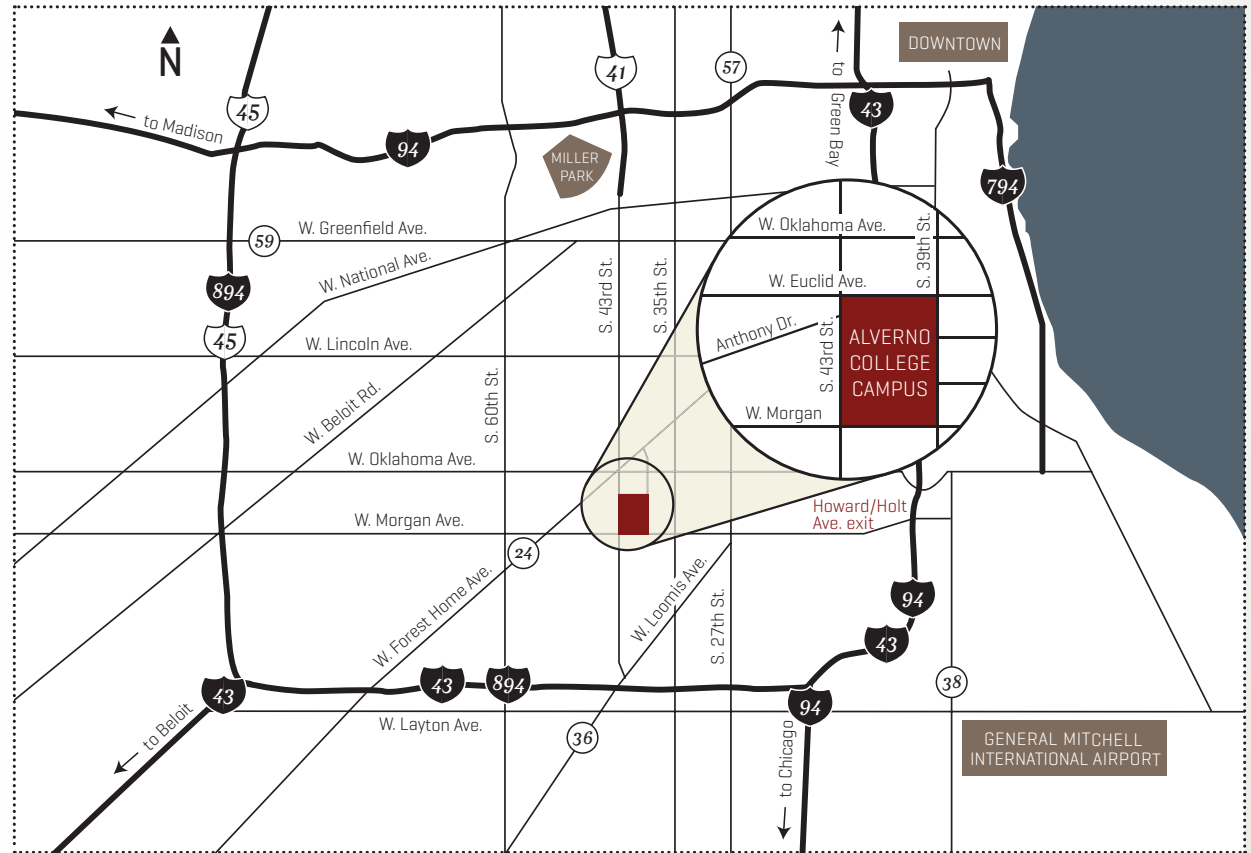

DIRECTIONS to ALVERNO

From Chicago/Airport:

Take I-94 W (heading north), toward Milwaukee. Take the Howard/Holt Avenue exit (314). Head west (left) on Holt, which becomes Morgan Avenue. Continue west to 43rd Street (2.5 miles). Turn right on 43rd. The main entrance to campus will be on the right.

From Green Bay: Take I-43 S, past downtown Milwaukee. Proceed on I-43/I-94 toward Chicago. Take the Howard/Holt Avenue exit (314). Head west (right) on Holt, which becomes Morgan Avenue. Continue west to 43rd Street (2.5 miles). Turn right on 43rd. The main entrance to campus will be on the right.

From Madison: Take I-94 E, toward Milwaukee. Take the Miller Park Way exit (308B) and head south. Miller Park Way becomes 43rd Street. Continue on 43rd past Oklahoma Avenue. The main entrance to campus will be on the left.

VISIT ALVERNO

Alverno is located on a 46-acre campus in the Jackson Park neighborhood of Milwaukee, just 15 minutes from downtown and the beautiful lakefront. Centrally located, Alverno offers convenient access to freeways and General Mitchell International Airport.